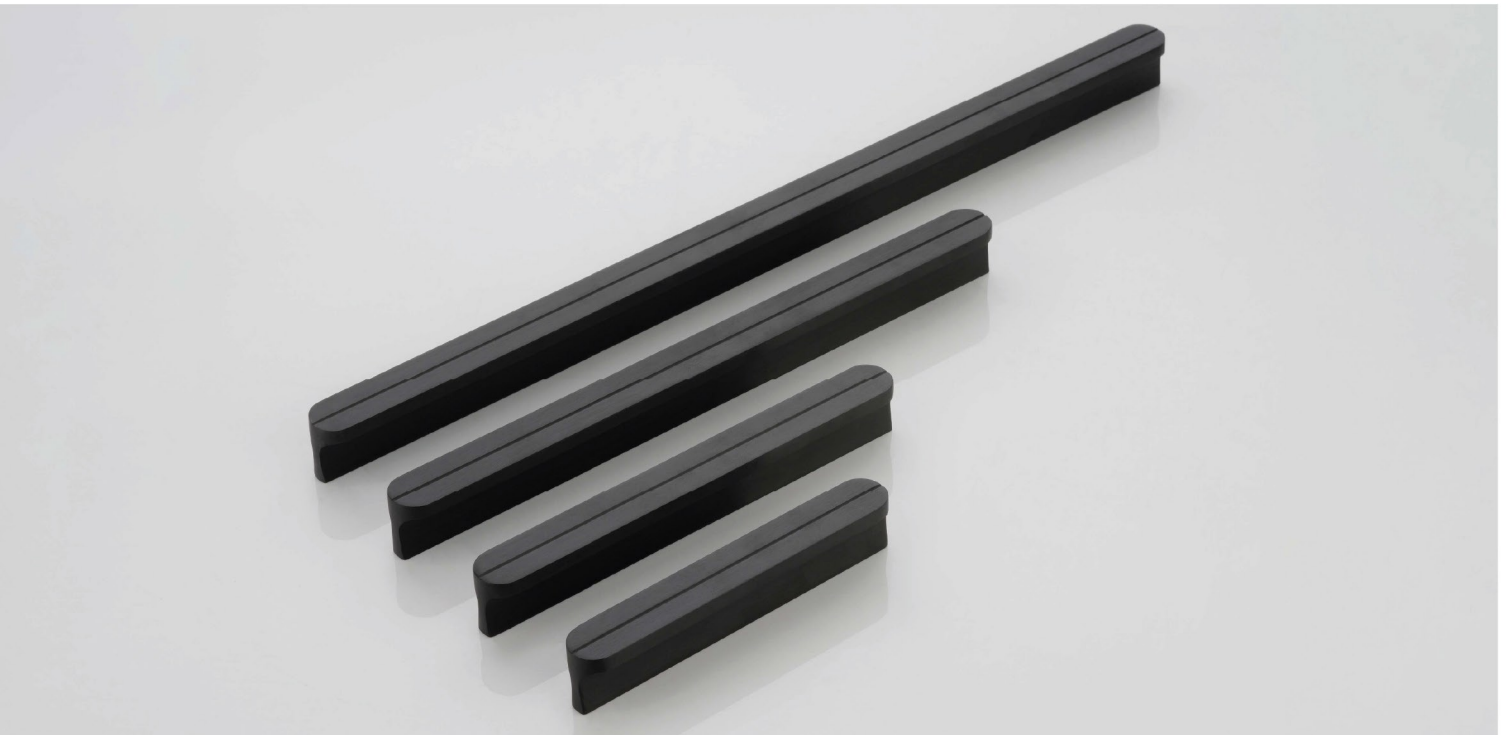

Size/MRP

6"	8"	12"	18"	24"	36"
288	384	576	864	1152	1872

Model No. HZ 07

Material : Aluminium

Finish

Black Matt (In a Stock) | S.S (By Order) | Rose Gold (By Order)

Size/MRP

6"	8"	12"	18"	24"	36"
276	368	552	828	1104	1800