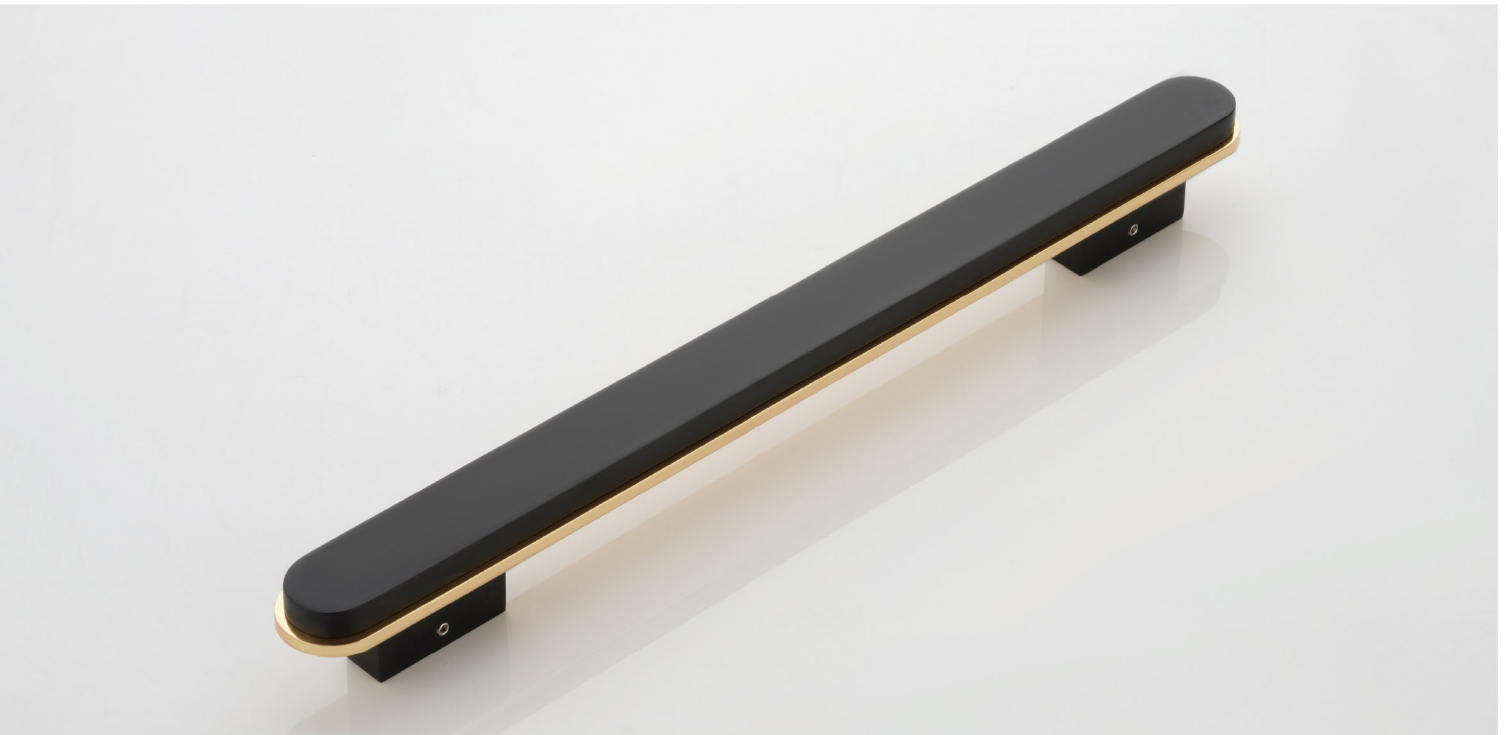

Model No. HZ 57

Material : Aluminium

Finish

PVD Black/Gold

Size/MRP

300mm	450mm
2760	3648

Model No. HZ 58

Material : Aluminium

Finish

Black

Size/MRP

300mm	450mm	600mm	900mm
3380	4540	5650	7656