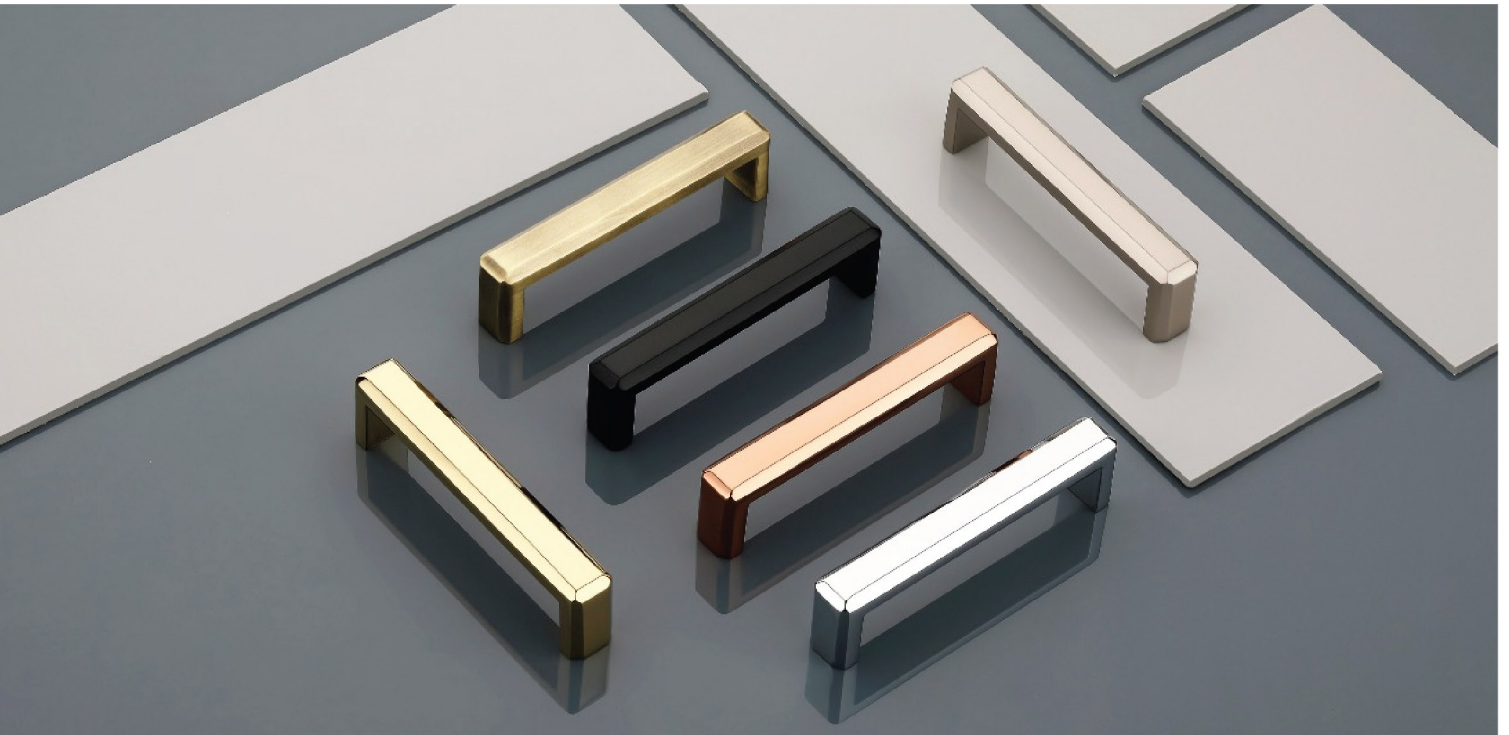

Model No. HZ 81

Material : S.S

Finish

Black Matt (In a Stock) | S.S (By Order) | pvd (By Order)

Size/MRP

96mm	160mm	224mm	288mm	448mm	900mm
390	546	754	962	1468	3608

Model No. HZ 82

Material : S.S

Finish

Black Matt (In a Stock) | S.S (By Order) | pvd (By Order)

Size/MRP

96mm	160mm	224mm	288mm	448mm	900mm
346	480	664	850	1290	3164