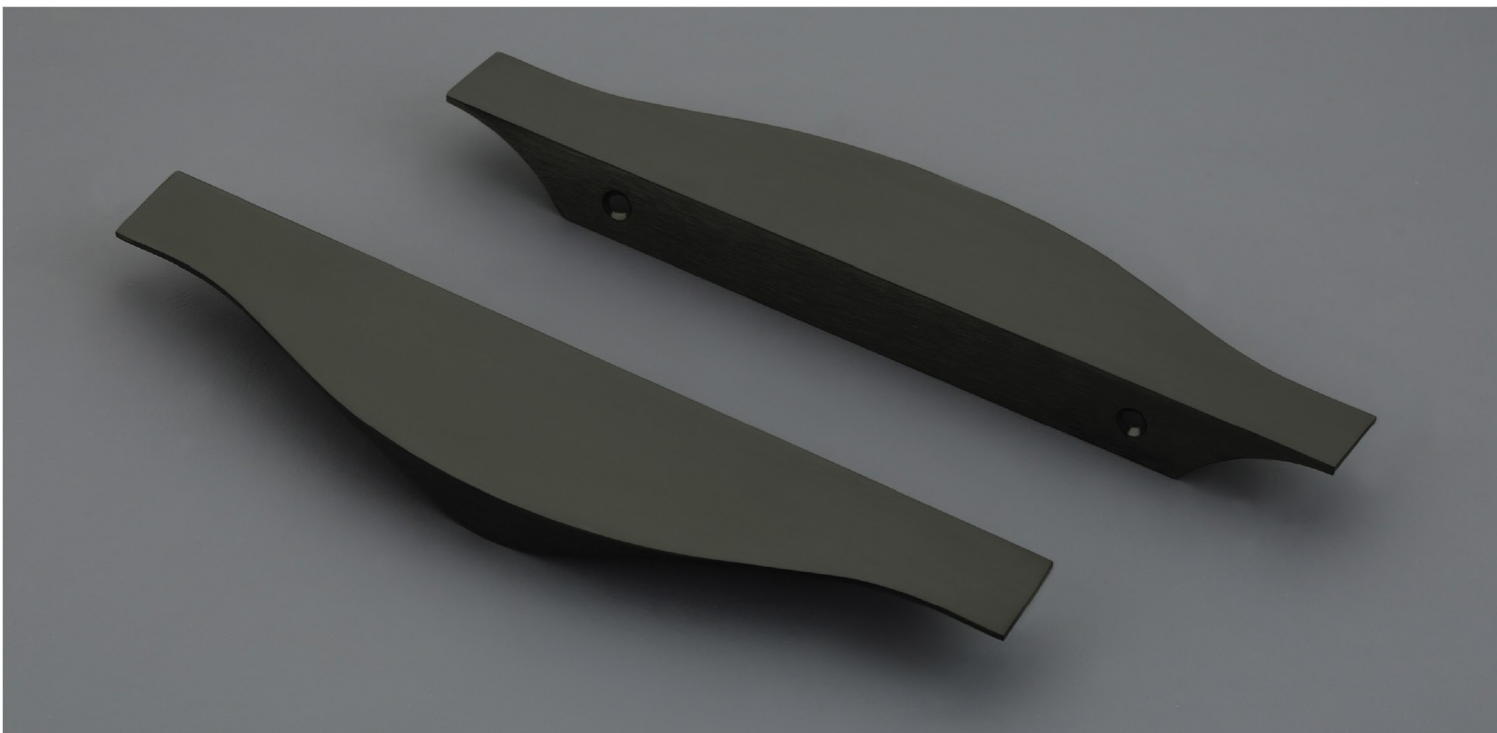

Size/MRP

6" to 24"	24" to 36"
36 Rs. Per inch	38 Rs. Per inch