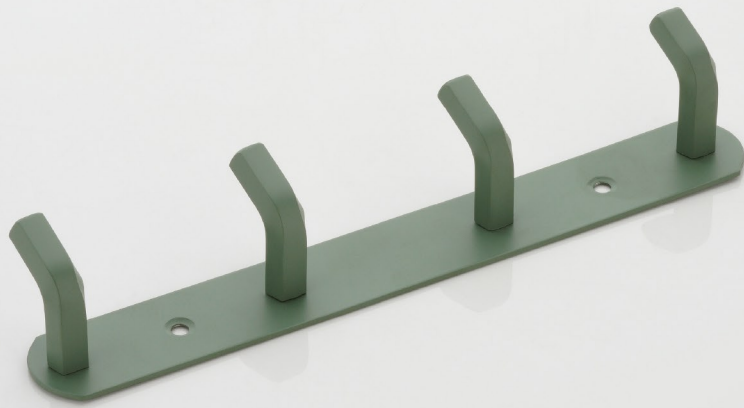

Model No. 93

Material : S.S

Finish

Black

Size/MRP

4 Hook	6 Hook
43 (Per Hook)	43 (Per Hook)