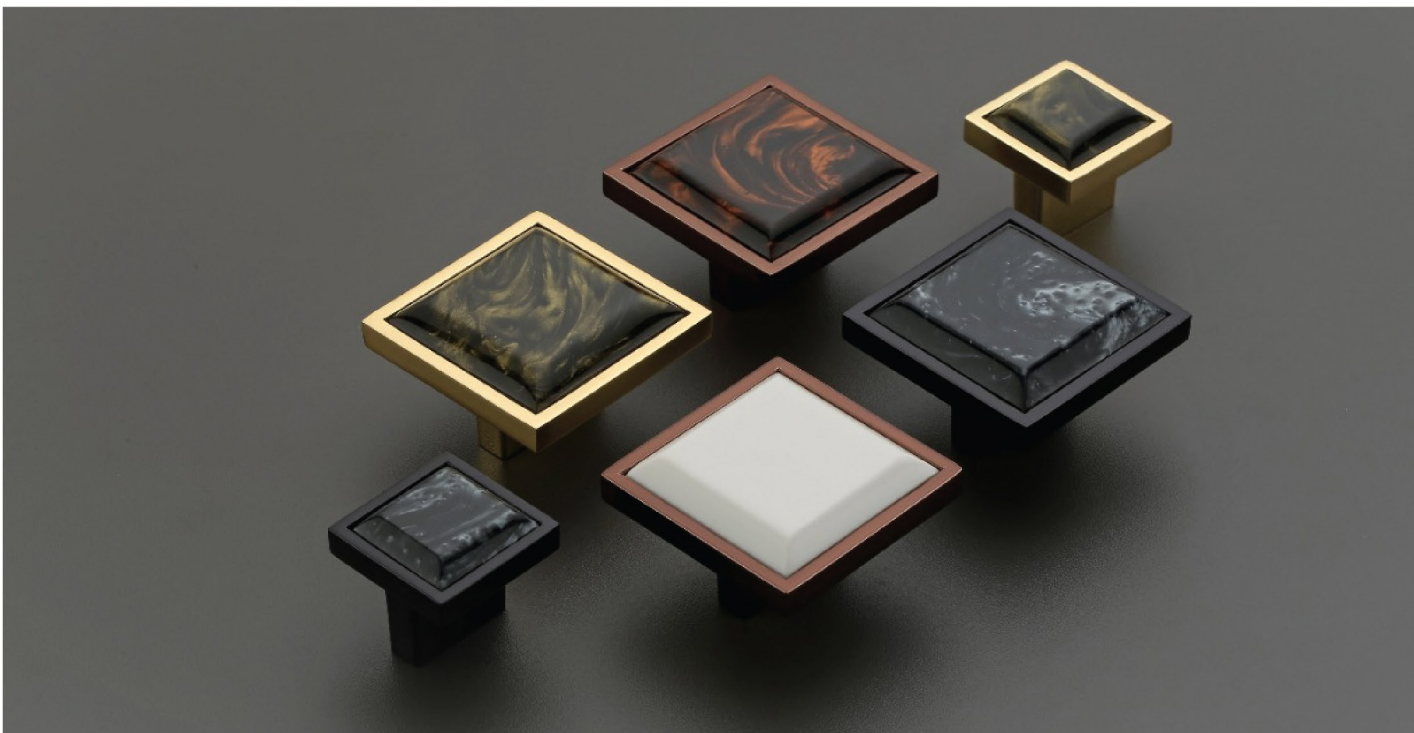

Size/MRP

Small	Big
340	612