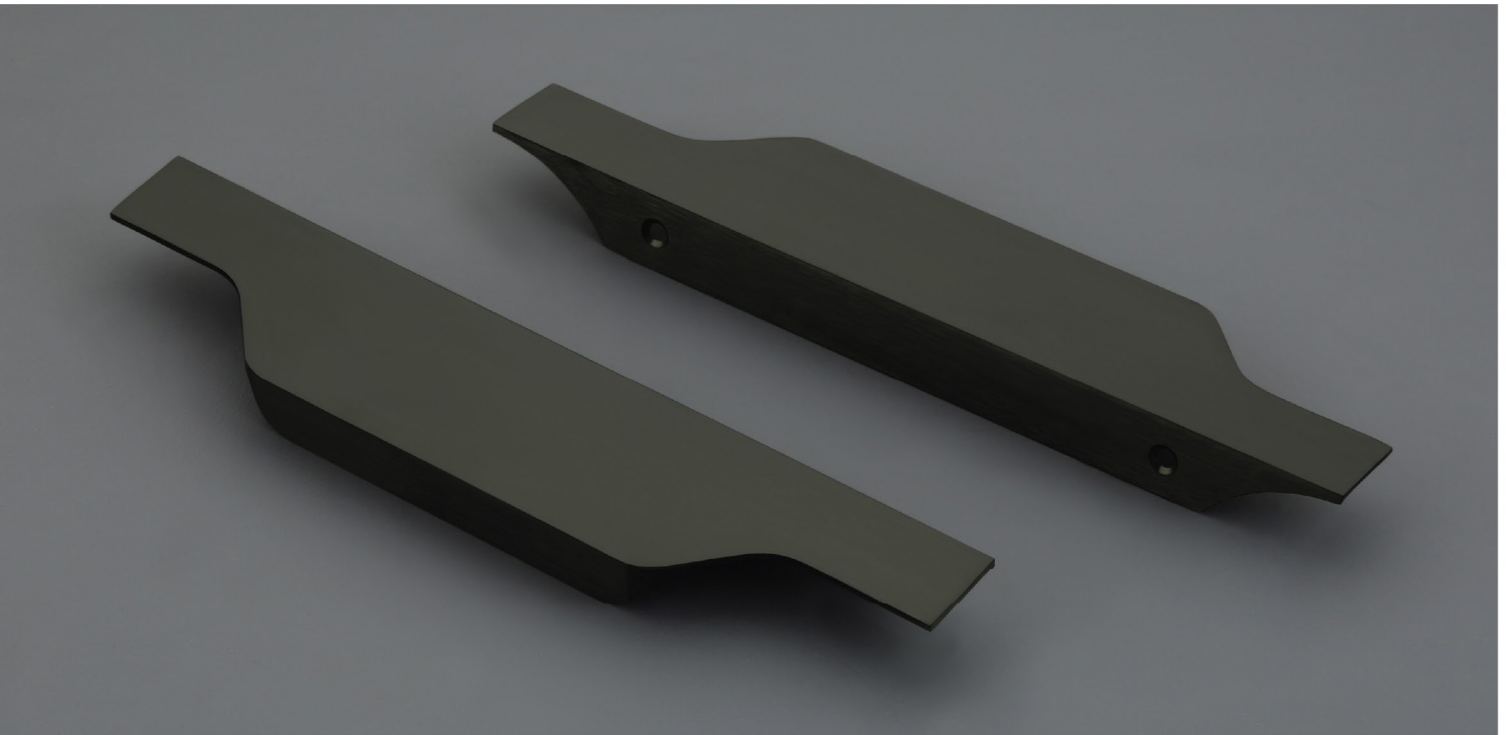

Model No. HZ 115

Material : Aluminium

Finish

Black | Rose Gold (By order)

Size/MRP

6" to 36"
40 Rs. Per inch

Model No. HZ 02

Material : Aluminium