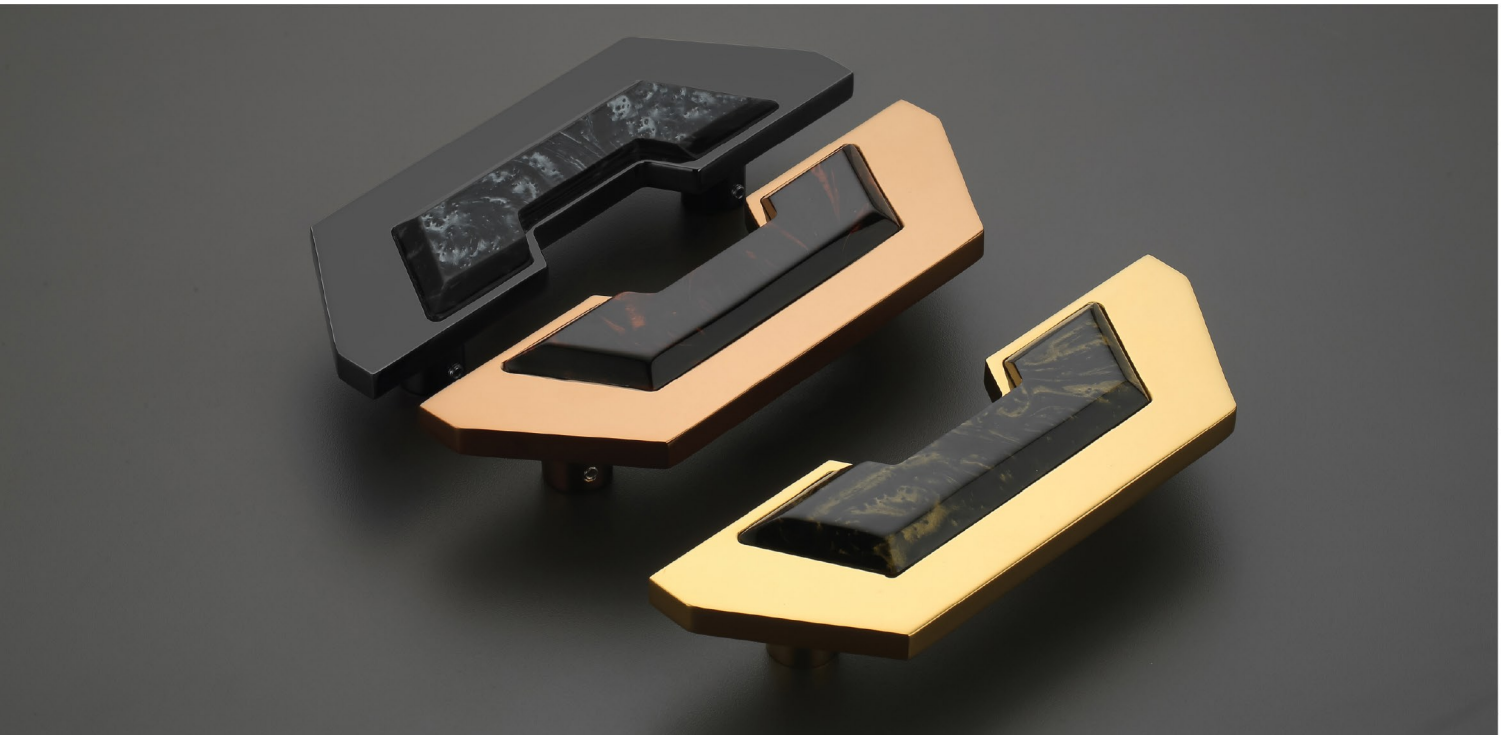

Model No. HZ 75

Finish

Black

Size/MRP

96mm	160mm	300mm
3696	7500	13728

Model No. HZ 76

Finish

Black

Size/MRP

96mm	160mm	300mm
3696	7500	13728